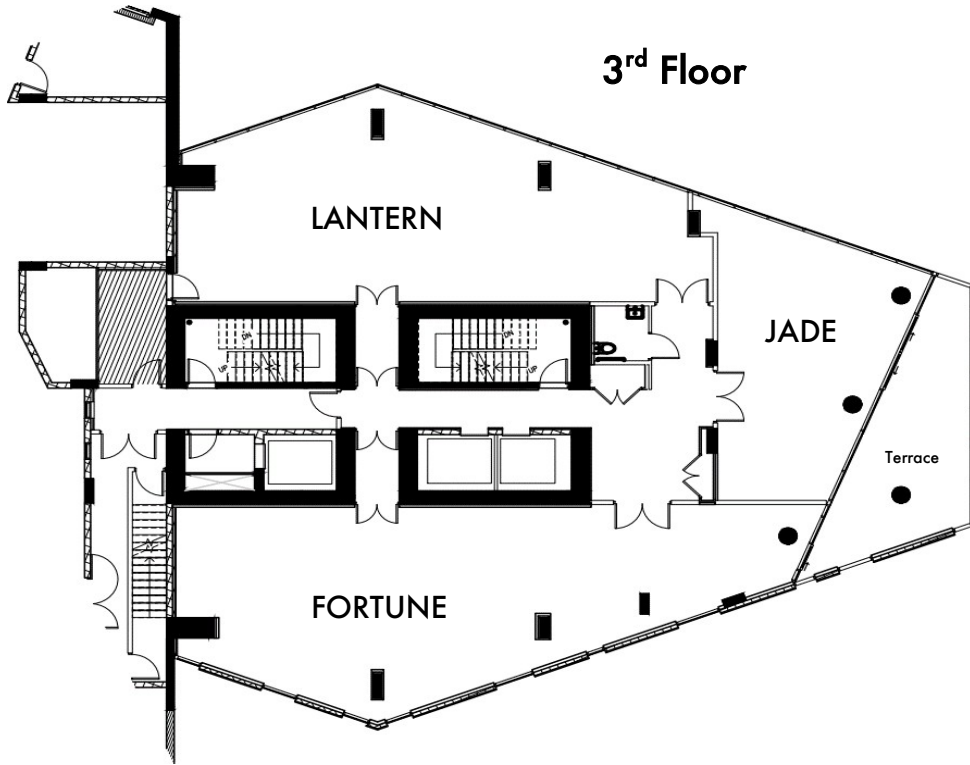

FUNCTION SPACE

ROOM	DIMENSIONS		CAPACITY					
	L x W	AREA	CONFERENCE	CLASSROOM	THEATRE	BANQUET	COCKTAIL	U-SHAPE
Lantern	26' x 59'	1170 sq ft/109 m ²	36	54	60	48	60	-
Jade	34' x 20'	610 sq ft/57 m ²	14	15	40	24	40	-
Fortune	26' x 70'	1300 sq ft/121 m ²	42	30	37	60	80	-
ALAÏA	35' x 39'	2500 sq ft/232 m ²	20	37	80	60	80	-
3 rd Floor	-	3080 sq ft/286 m ²	-	-	-	132	180	-