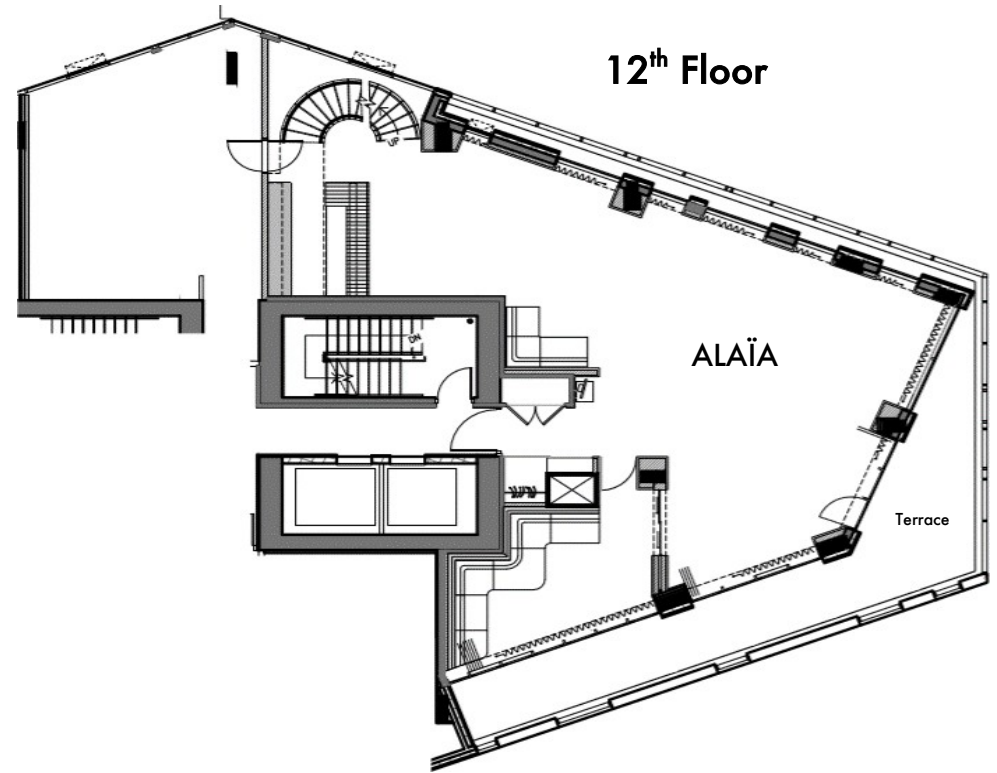

FUNCTION SPACE

ROOM	DIMENSIONS		CAPACITY					
	L x W	AREA	CONFERENCE	CLASSROOM	THEATRE	BANQUET	COCKTAIL	U-SHAPE
Lantern	26' x 59'	1170 sq ft/109 m ²	36	54	60	48	60	-
Jade	34' x 20'	610 sq ft/57 m ²	14	15	40	24	40	-
Fortune	26' x 70'	1300 sq ft/121 m ²	42	30	37	60	80	-
ALAÏA	35' x 39'	2500 sq ft/232 m ²	20	37	80	60	80	-
3 rd Floor	-	3080 sq ft/286 m ²	-	-	-	132	180	-